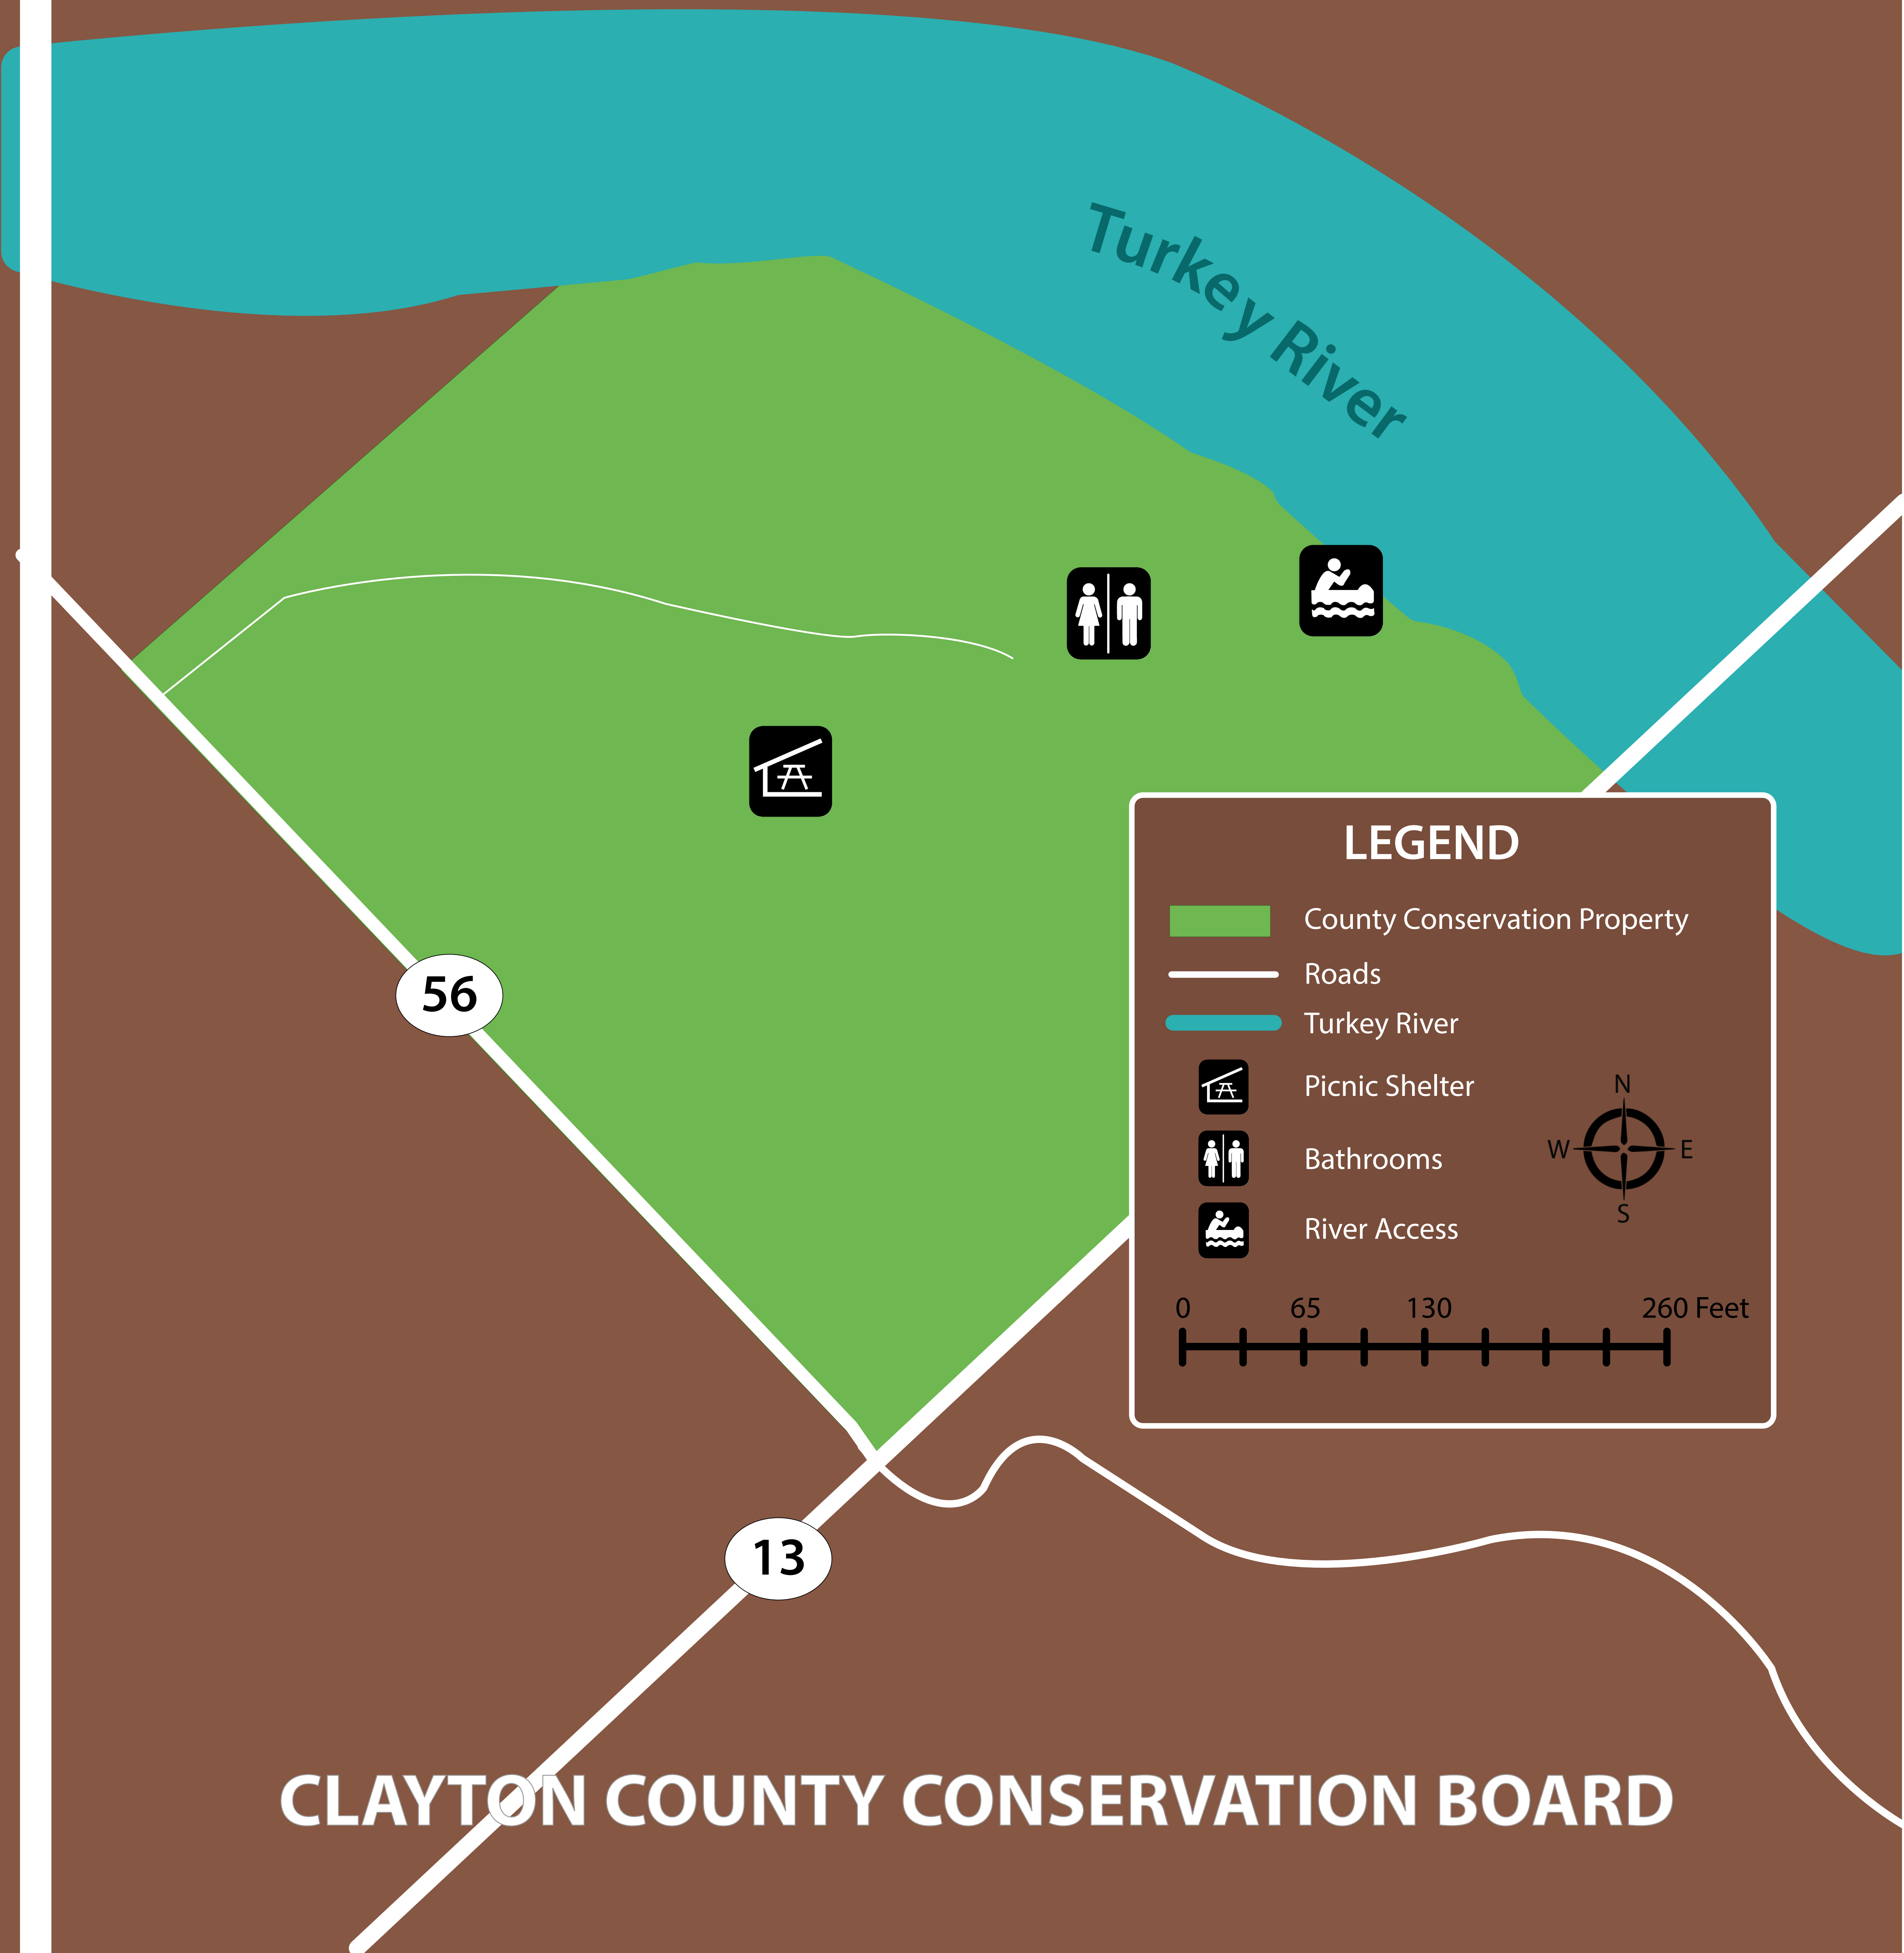

TURKEY RIVER PARK

LEGEND

- County Conservation Property
- Roads
- Turkey River
- Picnic Shelter
- Bathrooms
- River Access

CLAYTON COUNTY CONSERVATION BOARD