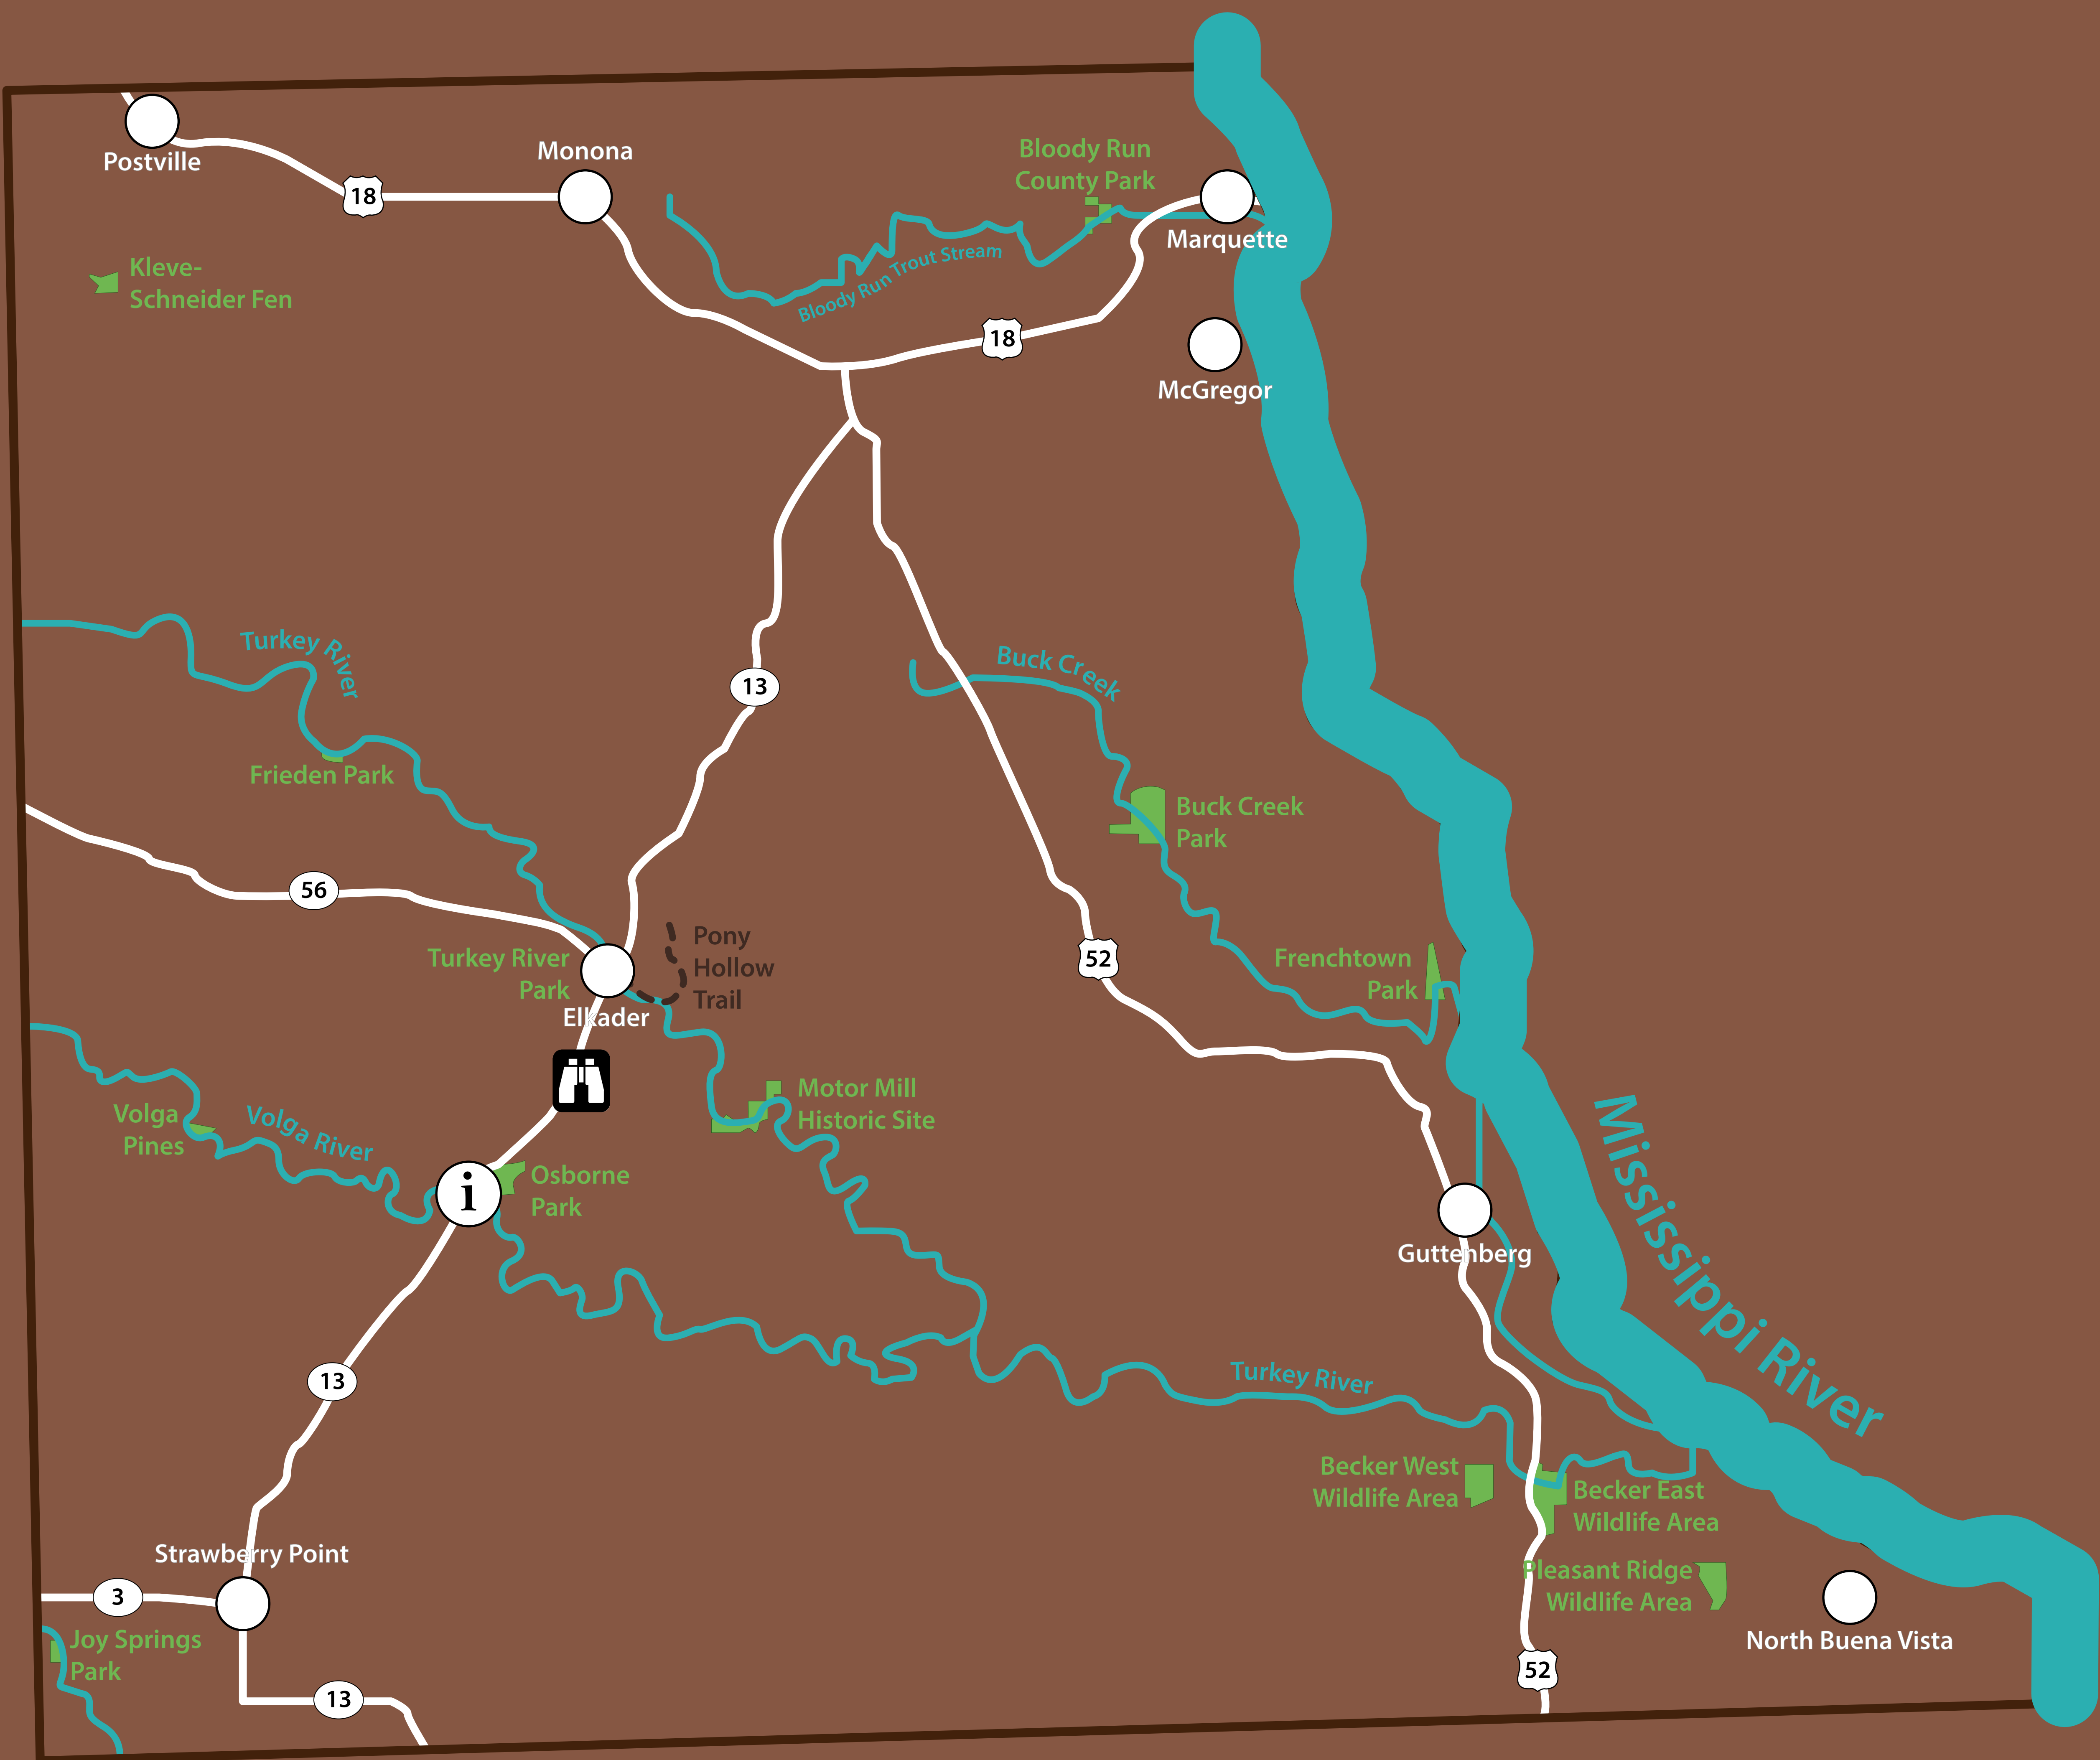

COUNTY PROPERTIES

LEGEND

	County Conservation Property		Hiking Trails	
	Welcome and Nature Center		Roads	
	Scenic Overlook		Rivers	
			Communities	

CLAYTON COUNTY CONSERVATION BOARD