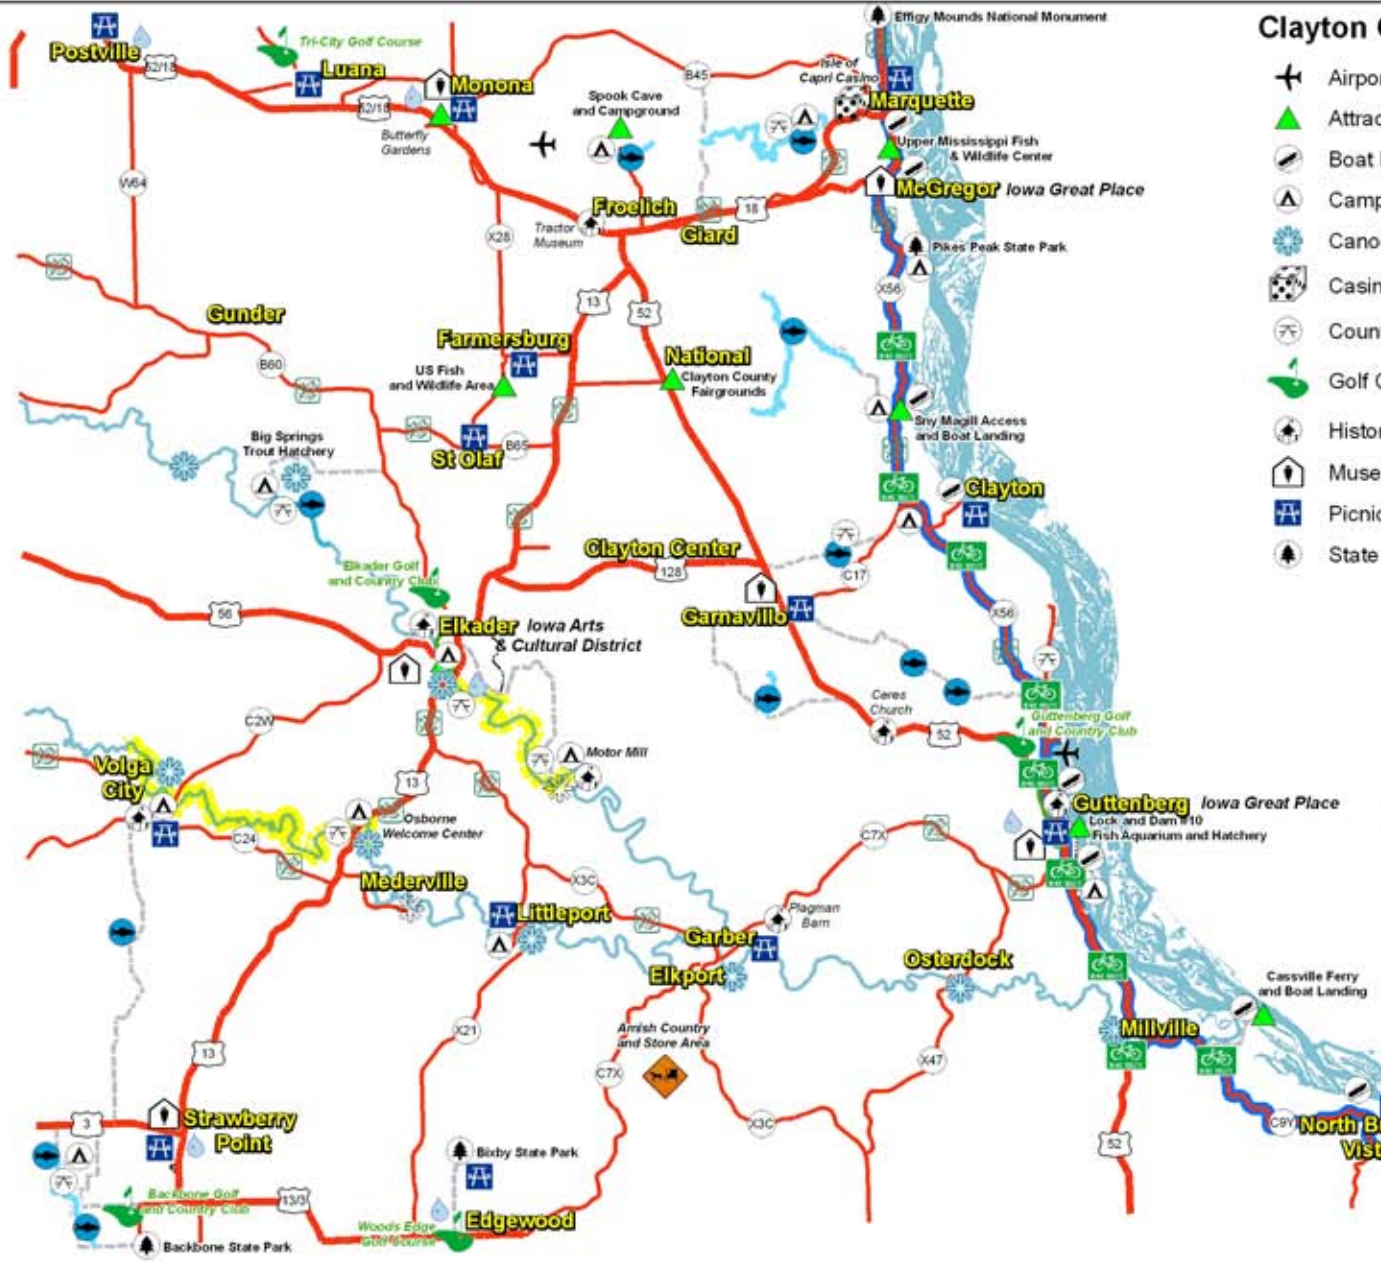

Clayton County Attractions

- Airports
- Swimming Pools
- Attractions
- County Marker
- Boat Landings
- State Marker
- Camping
- Scenic By-Way
- Canoe Landings
- Hard Surface Roads
- Casinos
- Gravel Roads
- County Parks
- Great River Road
- Golf Courses
- MRT Bike Trail
- City Trails
- Historical Sites
- Existing Trails
- Museums
- Picnicing
- Canoe/Fishing Rivers
- Trout Fishing
- Public Trout Streams
- Water Trail (Canoe)

	24 Hour ATM	Dump Stations	Gas Stations	Fishing/Licensing License Availability
Edgewood	*		*	*
Elkader	*	*	*	*
Elkport			*	
Garnavillo	*		*	*
Guttenberg	*		*	*
Luana	*			
Marquette	*		*	*
McGregor	*		*	
Monona	*	*	*	*
N. Buena Vista			*	
Postville	*		*	
Strawberry Point	*	*	*	*
Volga City		*	*	*

This Map has been produced by
 Eli Gamm
 GIS Specialist
 Clayton County Engineering